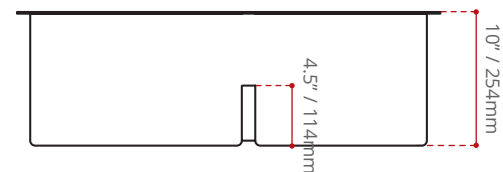

**DESCRIPTION:**

- Double bowl kitchen sink.
- 10° Radius .
- T-304 Stainless steel.
- **16 Gauge.**
- **Off-set Back Drain location.**
- Handcrafted from a panel of stainless steel.
- Drain groove design.
- StoneGuard undercoated over rubber pad.
- C/W Basket strainers included.
- Finish: Satin.
- Install: undermount

**MINIMUM CABINET SIZE:**

36\"/>

**SINK GRID OPTIONS**

BG3242 / BG4042  
(NOT INCLUDED)

**SHIPPING INFORMATION:**

- **Length:** 33.5\"/>
- **Width:** 20.5\"/>
- **Height:** 13.5\"/>
- **Net Weight:** 12.7 kg / 30 lbs.
- **Gross Weight:** 17.4 kg / 38.3 lbs.

**DISCLAIMER:**  
Measurements may vary  $\pm$  1/4"  
(Diagram Not to scale)