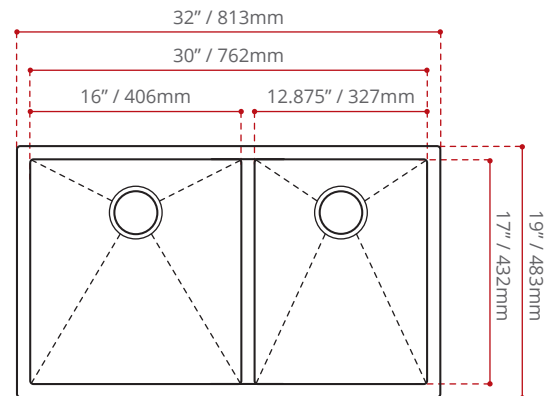

**DESCRIPTION:**

- Double bowl kitchen sink.
- 10° Radius .
- T-304 Stainless steel.
- **16 Gauge.**
- **Off-set Back Drain location.**
- Handcrafted from a panel of stainless steel.
- Drain groove design.
- StoneGuard undercoated over rubber pad.
- C/W Basket strainers included.
- Finish: Satin.
- Install: undermount

**MINIMUM CABINET SIZE:**

36\"/>

**SINK GRID OPTIONS**

BG3242 / BG4042  
(NOT INCLUDED)

**SHIPPING INFORMATION:**

- **Length:** 33.5\"/>
- **Width:** 20.5\"/>
- **Height:** 13.5\"/>
- **Net Weight:** 12.7 kg / 30 lbs.
- **Gross Weight:** 17.4 kg / 38.3 lbs.

**DISCLAIMER:**  
Measurements may vary  $\pm$  1/4"  
(Diagram Not to scale)